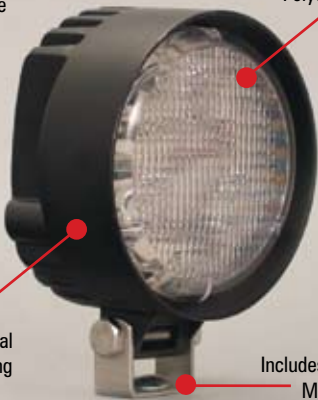

(SEE REVERSE FOR ILLUMINANCE DIAGRAMS)

1000 Lumen PAR 36 LED Work Light

Flood #EWLA1000DBDF0W
 Spot #EWLA1000DBDS0W
 Trapezoid #EWLA1000DBDT0W

New 1000 Lumen PAR 36 LED Work Light is available in Spot, Flood & Trapezoid illumination patterns.

Work light mounted to the underside of a salt truck provides unparalleled illumination and reliability.

Includes 18 AWG Wire w/ 18" Wire Length

Polycarbonate Lens

Die Cast Metal Housing

Includes Bracket & Mounting Bolt

Rugged light is built for demanding work environments with adjustable & versatile mounting bracket.

NEW LED Work Lights

GOOD BETTER BEST
 PRODUCT RATING

Features

- Announcing our new 1000 Lumen PAR 36 LED Work Lights that are built for the most demanding work environments including material handling, construction, agricultural, forestry, mining and other off road equipment applications.
- Lights are proudly Made in the USA with quality and expertise you can rely on. SoundOff is a leader in LED lighting to the law enforcement, truck & bus markets.
- Long-lasting life of 30,000+ hours - no more broken bulbs and long lasting, reliable light output to illuminate your work areas and equipment.
- Mounting Bracket is made from a stainless steel and can be tilted forward or back 180 degrees to angle the light where you need it.
- Waterproof o-ring sealed design with a rugged die cast metal housing protects the LEDs from dust, vibration and moisture even in the toughest work environments.
- Featuring exclusive premium optics that boost the LED power in Spot, Flood or Trapezoid illumination patterns.